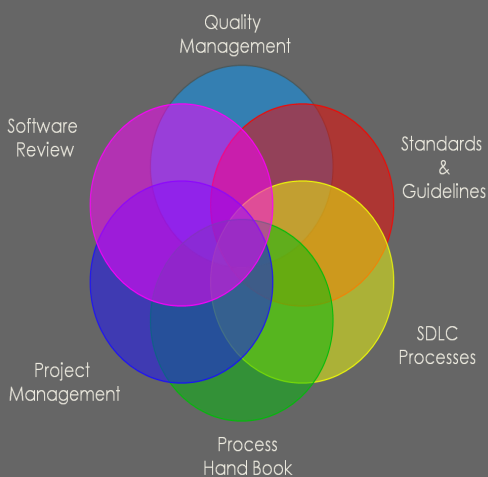

Wisdom

the wise choice

INNOVATE
SHARE RISK
SUPERIOR ROI

Quick Facts

- Established in 2000
- Certified Minority Business Enterprise
- Inc.500|5000 Company in 2007, 2008 & 2009
- Future 50 Company in 2004, 2005 & 2006
- Risk Sharing Delivery Models
- Software Development Centers in USA, India and Vietnam
- Established Project Services Division
- IT Consulting & Staff Augmentation

Process

Wisdom InfoTech, a privately owned company, was established in 2000. Inc.500|5000 selected Wisdom InfoTech in 2007, 2008 and 2009 as one of the nation's fastest-growing private companies. Wisdom InfoTech was also named to the Future 50 list of companies for three consecutive years in 2004, 2005 and 2006. These award recognitions are based on outstanding achievements in performance, growth and employment opportunities.

Wisdom InfoTech prides itself in providing value added innovative technology solutions for our clients. We provide diverse technology solutions focusing on the present requirements and future needs of our clients. Wisdom maintains its business practice of creating high ROI while sharing the risk of implementing current and state of the art technologies.

We offer a comprehensive range of technology services and solutions diversified over the functional and operational IT domain. We have a shared-risk delivery model that results in high economic value for our clients

VALUE PROPOSITION